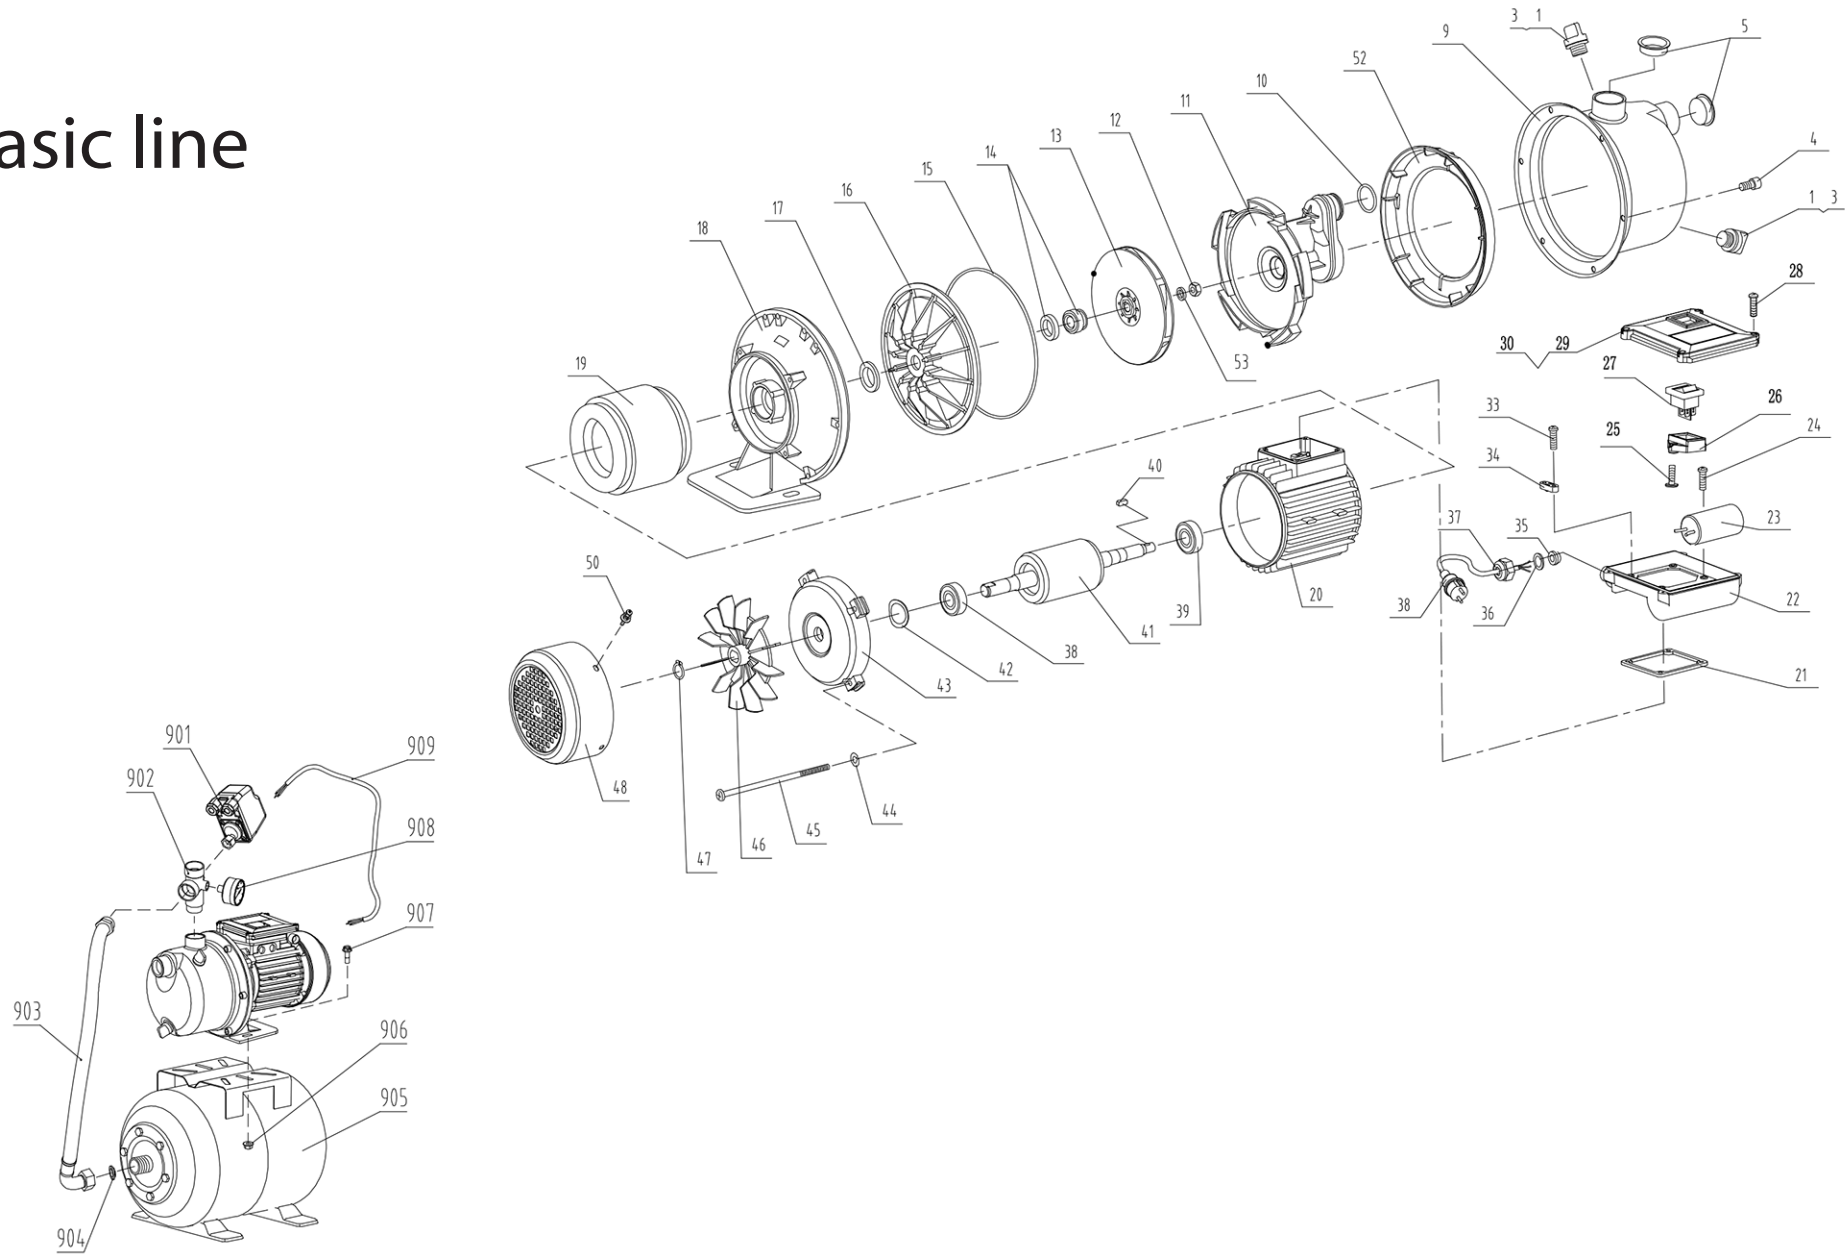

Spare Parts List

ELEKTRO maschinen®

AcXY. WPEM 5502 24R

basic line

AcXY.WPEM 5502 24R

basic line

WPEm 5502-24R

POS.	CODE	DESCRIPTION	QTY
1	8806000001248	Valve cover	2
3	8806000001196	O-ring	2
4	8806000001022	Screw	8
5	8806000001182	Dust cover	2
9	8806000001138	Pump head	1
10	8806000001197	O-ring	1
11	8806000001190	Water deflector	1
12	8806000001018	Locknut	1
13	8806000001069	Impeller	1
14	8806000001235	Mechanical seal	1
15	8806000001207	O-ring	1
16	8806000001186	Sealing pad	1
17	8806000001230	Thrower	1
18	8806000001118	Front cover	1
19	8806000001100	Stator	1
20	8806000001111	Aluminum shell	1
20	8806000001133	Gasket	1
22	8806000001181	Terminal box	1
23	8806000001254	20 μ F Capacitor	1
24	8806000001024	Screw	4
25	8806000001245	Self-tapping screw	2
26	8806000001226	Switch press pad	1
27	8806000001079	Water proof switch	1
28	8806000001242	Self-tapping screw	4
29	8806000001180	Junction box cover	1
30	8806000001206	Seal ring	1
33	8806000001241	Self-tapping screw	2
34	8806000001225	Cable press pad	1
35	8806000001137	Switch sealing block	1
37	8806000001232	Cable holding-down nut	1
38	8806000001262	Power cable	1
39	8806000001266	Bearing	2
40	8806000001004	The key	1
41	8806000001107	Rotor	1
42	8806000001149	Wave washer	1

WPEm 5502-24R

POS.	CODE	DESCRIPTION	QTY
43	8806000001123	Rear cover	1
44	8806000001023	Washer	4
45	8806000001009	Bolt	4
46	8806000001144	Fan	1
47	8806000001035	Check ring	1
48	8806000001183	Fan cover	1
50	8806000001267	Screw	4
52	8806000001075	Dam-board	1
53	8806000001046	Washer	1
901	8806000001081	Mechanical pressure switch	1
902	8806000001238	Five-way joint	1
903	8806000001087	Connection hose	1
904	8806000001135	Gasket	1
905	8806000001165	Pressure tank	1
906	8806000001021	Nut	2
907	8806000001016	Bolt	2
908	8806000001082	Pressure gage	1
909	8806000001086	Cable	1